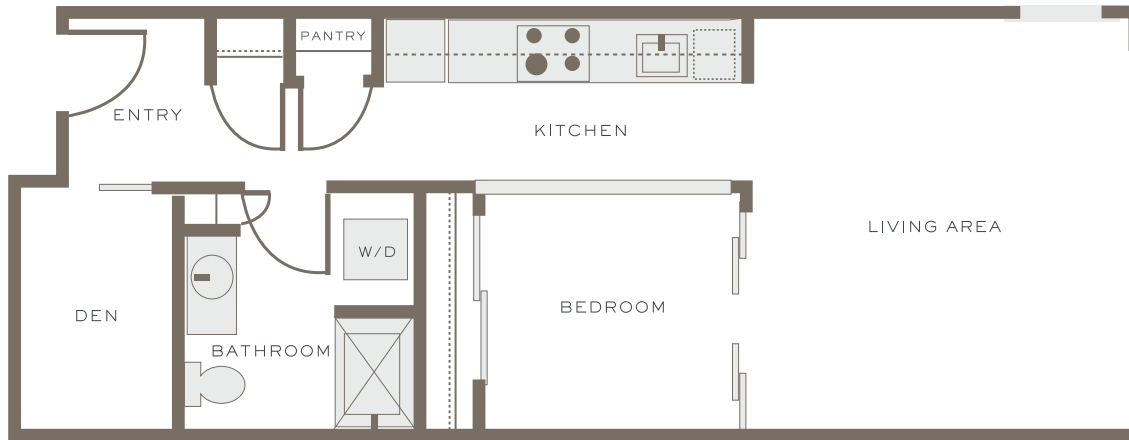

THE HAYES

STONE WAY

**OPEN ONE BEDROOM  
DEN  
ONE BATHROOM**

*APPROXIMATELY 659 SQUARE FEET (SMALL)*

*APPROXIMATELY 806 SQUARE FEET (LARGE)*

**HOMES (659 SQUARE FEET)**

131 231 331 431

133 233 333 433

**HOMES (806 SQUARE FEET)**

132 232 332 432

3627 Stone Way North // Seattle, WA 98103

**THEHAYESAPTS.COM**

All information herein is believed to be accurate, but is not warranted and is subject to error, change, and withdrawal without notice.